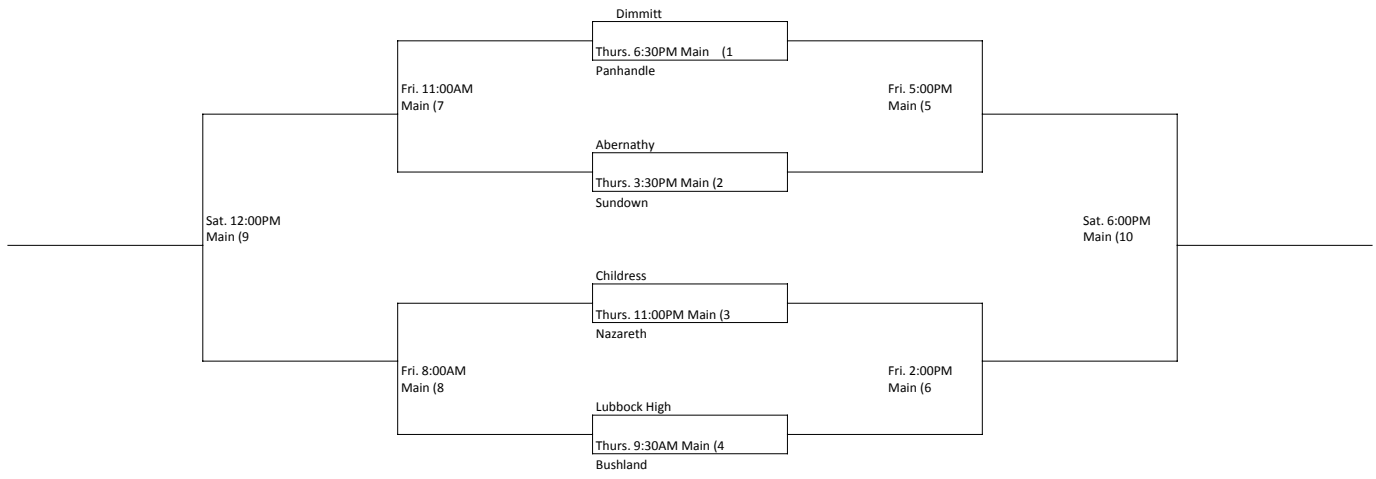

# JV GIRLS

*Top Team on Bracket will be*

*Home Team and wear White*

*Dressing Rooms  
will be Assigned  
upon Arrival*

*Please Bring your own  
Warm Up Basketballs*

## Consolation Bracket

*Top Team on Bracket will be  
Home Team and wear White*

*Dressing Rooms  
will be Assigned  
upon Arrival*

*Please Bring your own*

*Warm Up Basketballs*

# VARSITY BOYS

L7  
Sat. 1:30MS MS (11)  
L8

*Top Team on Bracket will be  
Home Team and wear White*

*Dressing Rooms  
will be Assigned  
upon Arrival*

*Please Bring your own  
Warm Up Basketballs*

L5  
Sat. 3:00PM MS (12)  
L6