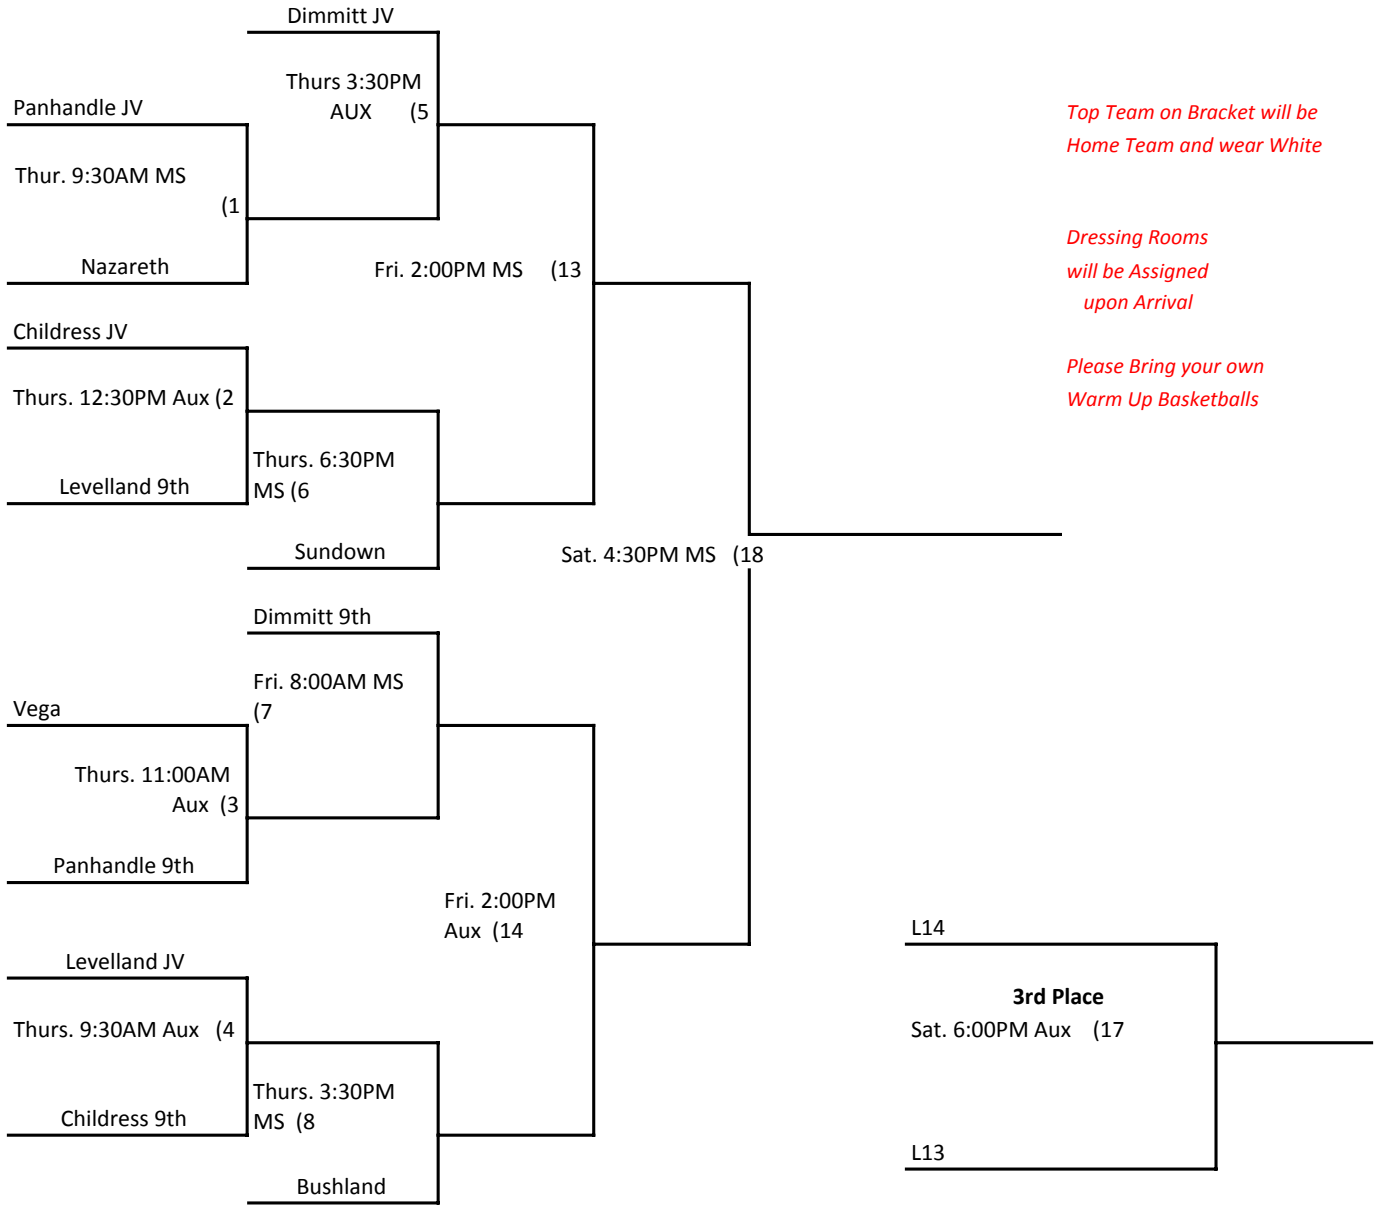

JV BOYS

Top Team on Bracket will be Home Team and wear White

Dressing Rooms will be Assigned upon Arrival

Please Bring your own Warm Up Basketballs