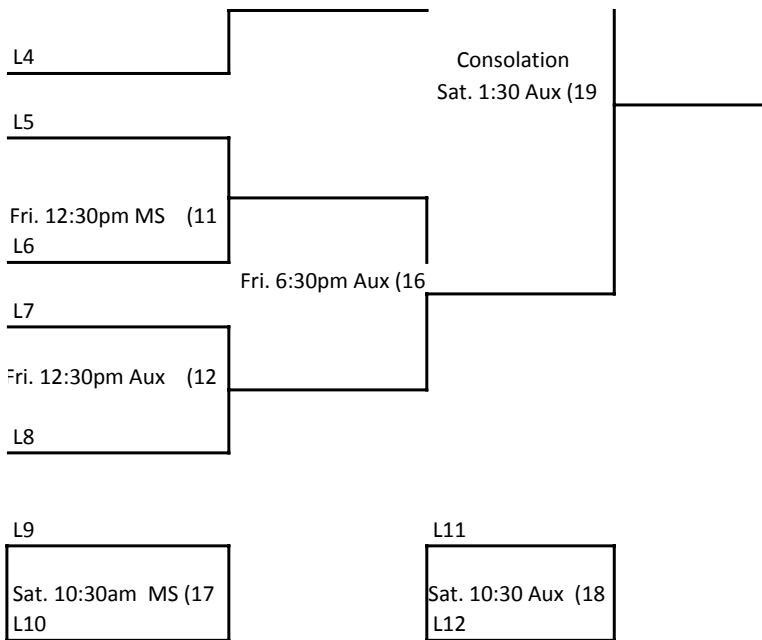

# JV GIRLS

*Top Team on Bracket will be*

*Home Team and wear White*

*Dressing Rooms  
will be Assigned  
upon Arrival*

*Please Bring your own  
Warm Up Basketballs*

## Consolation Bracket

*Top Team on Bracket will be  
Home Team and wear White*

*Dressing Rooms  
will be Assigned  
upon Arrival*

*Please Bring your own*

*Warm Up Basketballs*

# VARSITY BOYS

L7  
Sat. 1:30MS MS (11)  
L8

*Top Team on Bracket will be  
Home Team and wear White*

*Dressing Rooms  
will be Assigned  
upon Arrival*

*Please Bring your own  
Warm Up Basketballs*

L5  
Sat. 3:00PM MS (12)  
L6