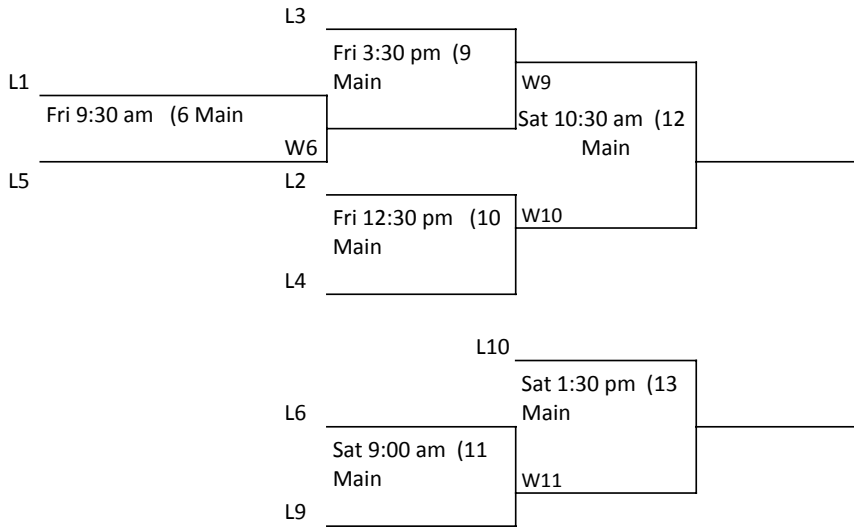

Consolation Bracket

Please Bring your own Warm Up Basketballs