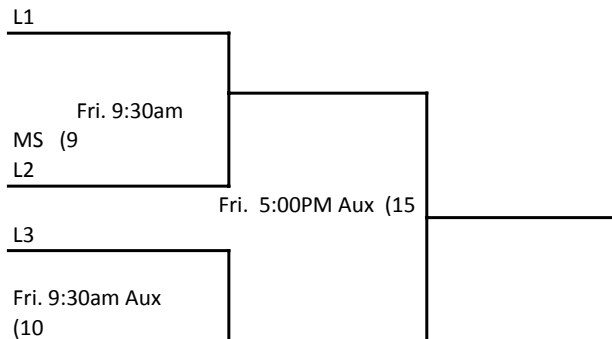

# JV GIRLS

*Top Team on Bracket will be*

*Home Team and wear White*

*Dressing Rooms  
will be Assigned  
upon Arrival*

*Please Bring your own  
Warm Up Basketballs*

## Consolation Bracket

*Top Team on Bracket will be  
Home Team and wear White*

*Dressing Rooms  
will be Assigned  
upon Arrival*

*Please Bring your own*

*Warm Up Basketballs*