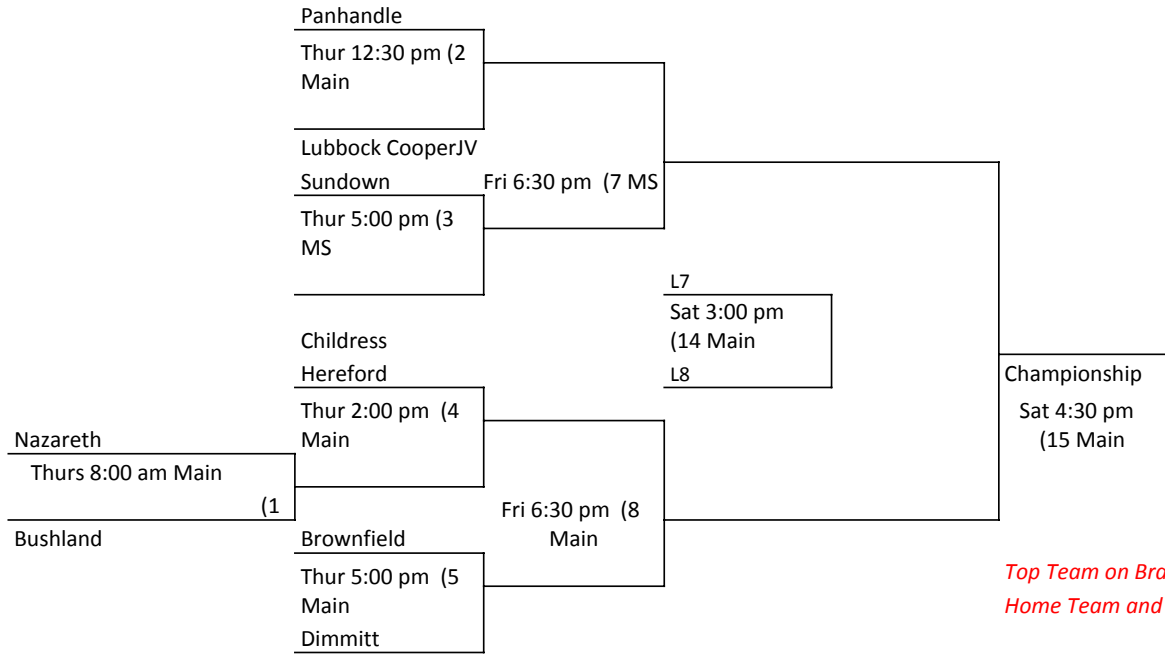

# Varsity Girls

## Championship Bracket

*Top Team on Bracket will be Home Team and wear White*

*Dressing Rooms will be Assigned upon Arrival*