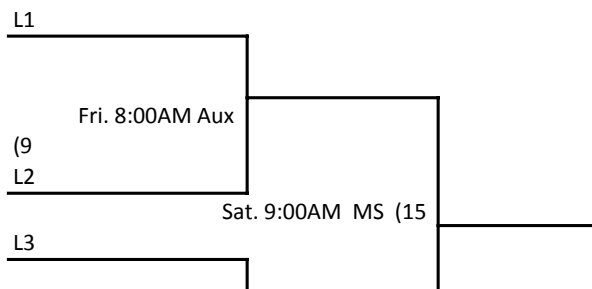

## Championship Bracket

*Top Team on Bracket will be Home Team and wear White*

*Dressing Rooms will be Assigned upon Arrival*

# JV BOYS

*Top Team on Bracket will be Home Team and wear White*

*Dressing Rooms will be Assigned upon Arrival*

*Please Bring your own Warm Up Basketballs*

## Consolation Bracket

*Top Team on Bracket will be Home Team and wear White*

*Dressing Rooms will be Assigned upon Arrival*

*Please Bring your own*