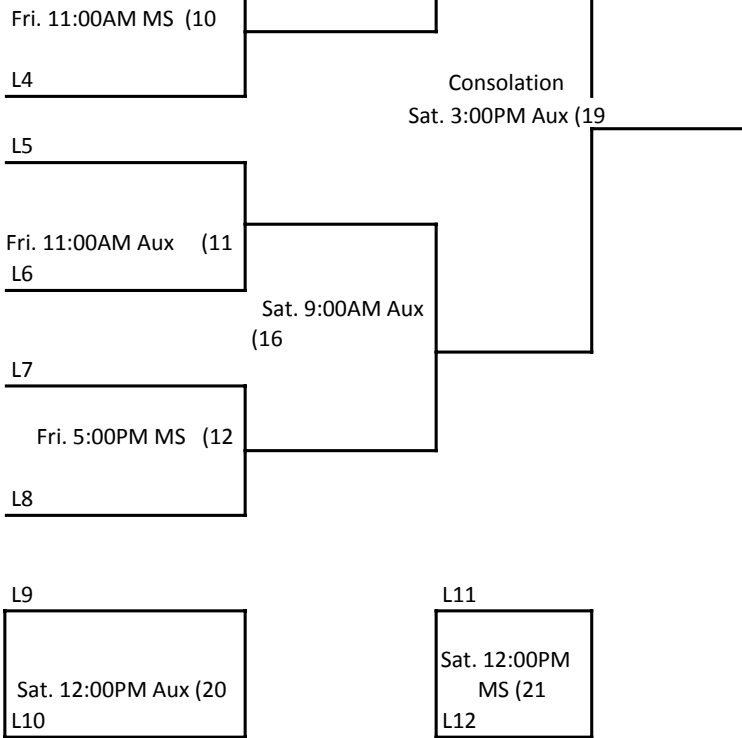

# JV BOYS

*Top Team on Bracket will be Home Team and wear White*

*Dressing Rooms will be Assigned upon Arrival*

*Please Bring your own Warm Up Basketballs*

## Consolation Bracket

*Top Team on Bracket will be Home Team and wear White*

*Dressing Rooms will be Assigned upon Arrival*

*Please Bring your own*

# JV BOYS

*Warm Up Basketballs*