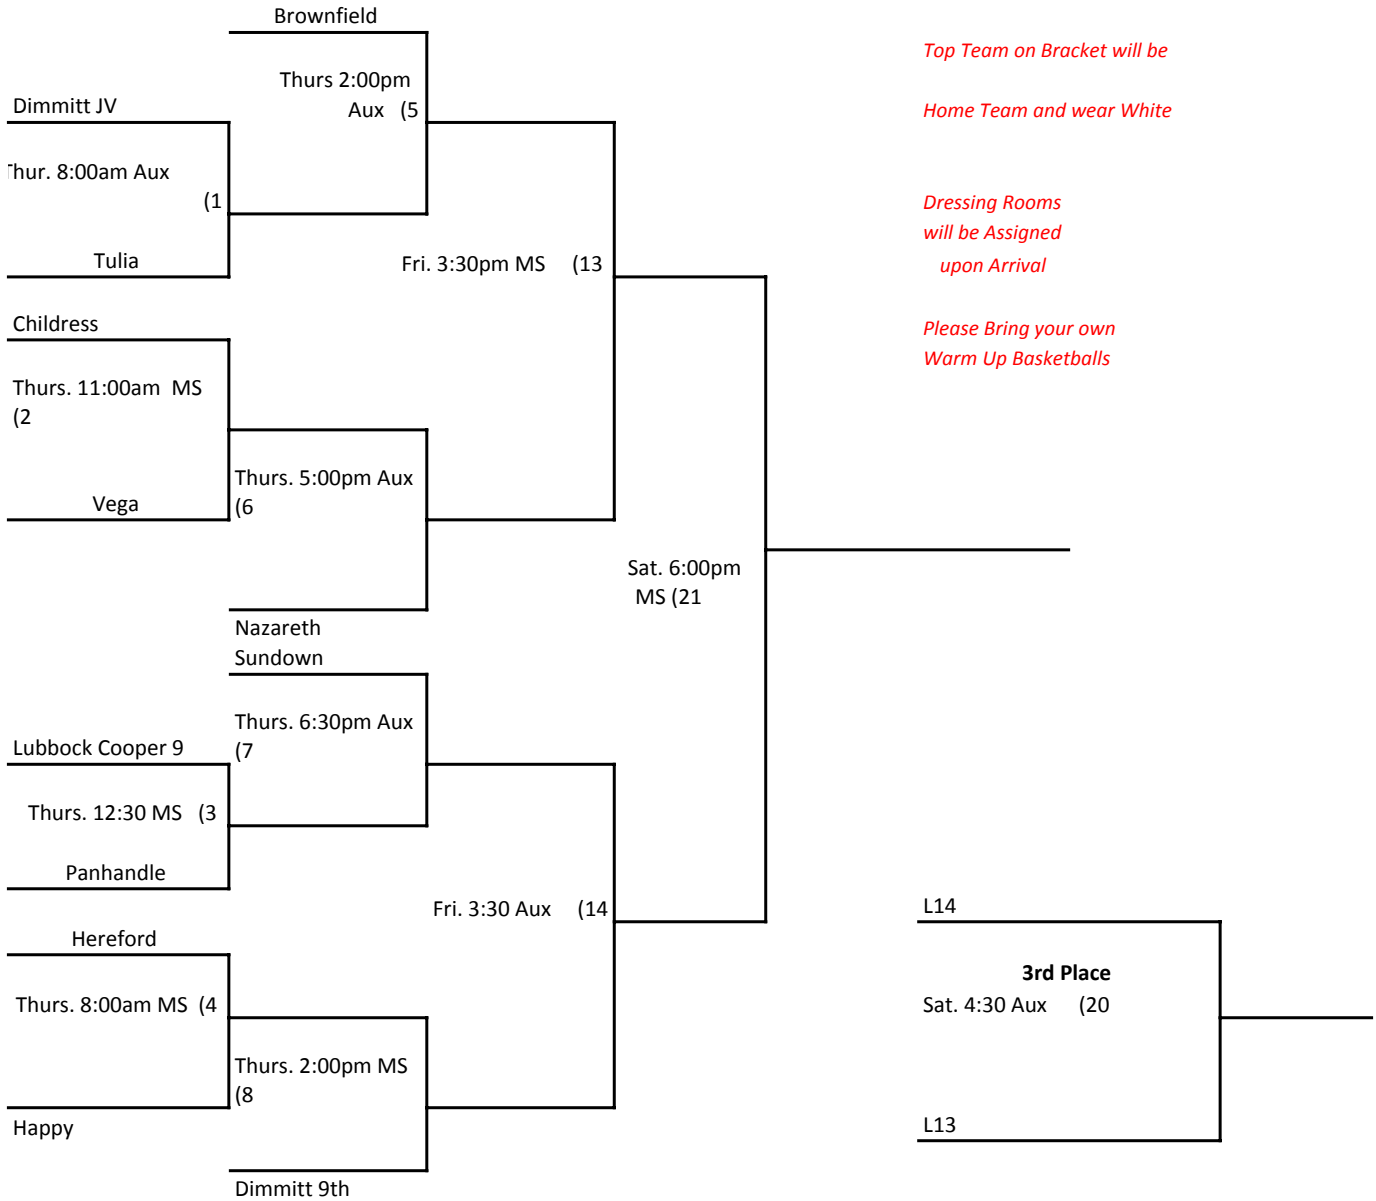

JV GIRLS

Top Team on Bracket will be

Home Team and wear White

*Dressing Rooms
will be Assigned
upon Arrival*

*Please Bring your own
Warm Up Basketballs*